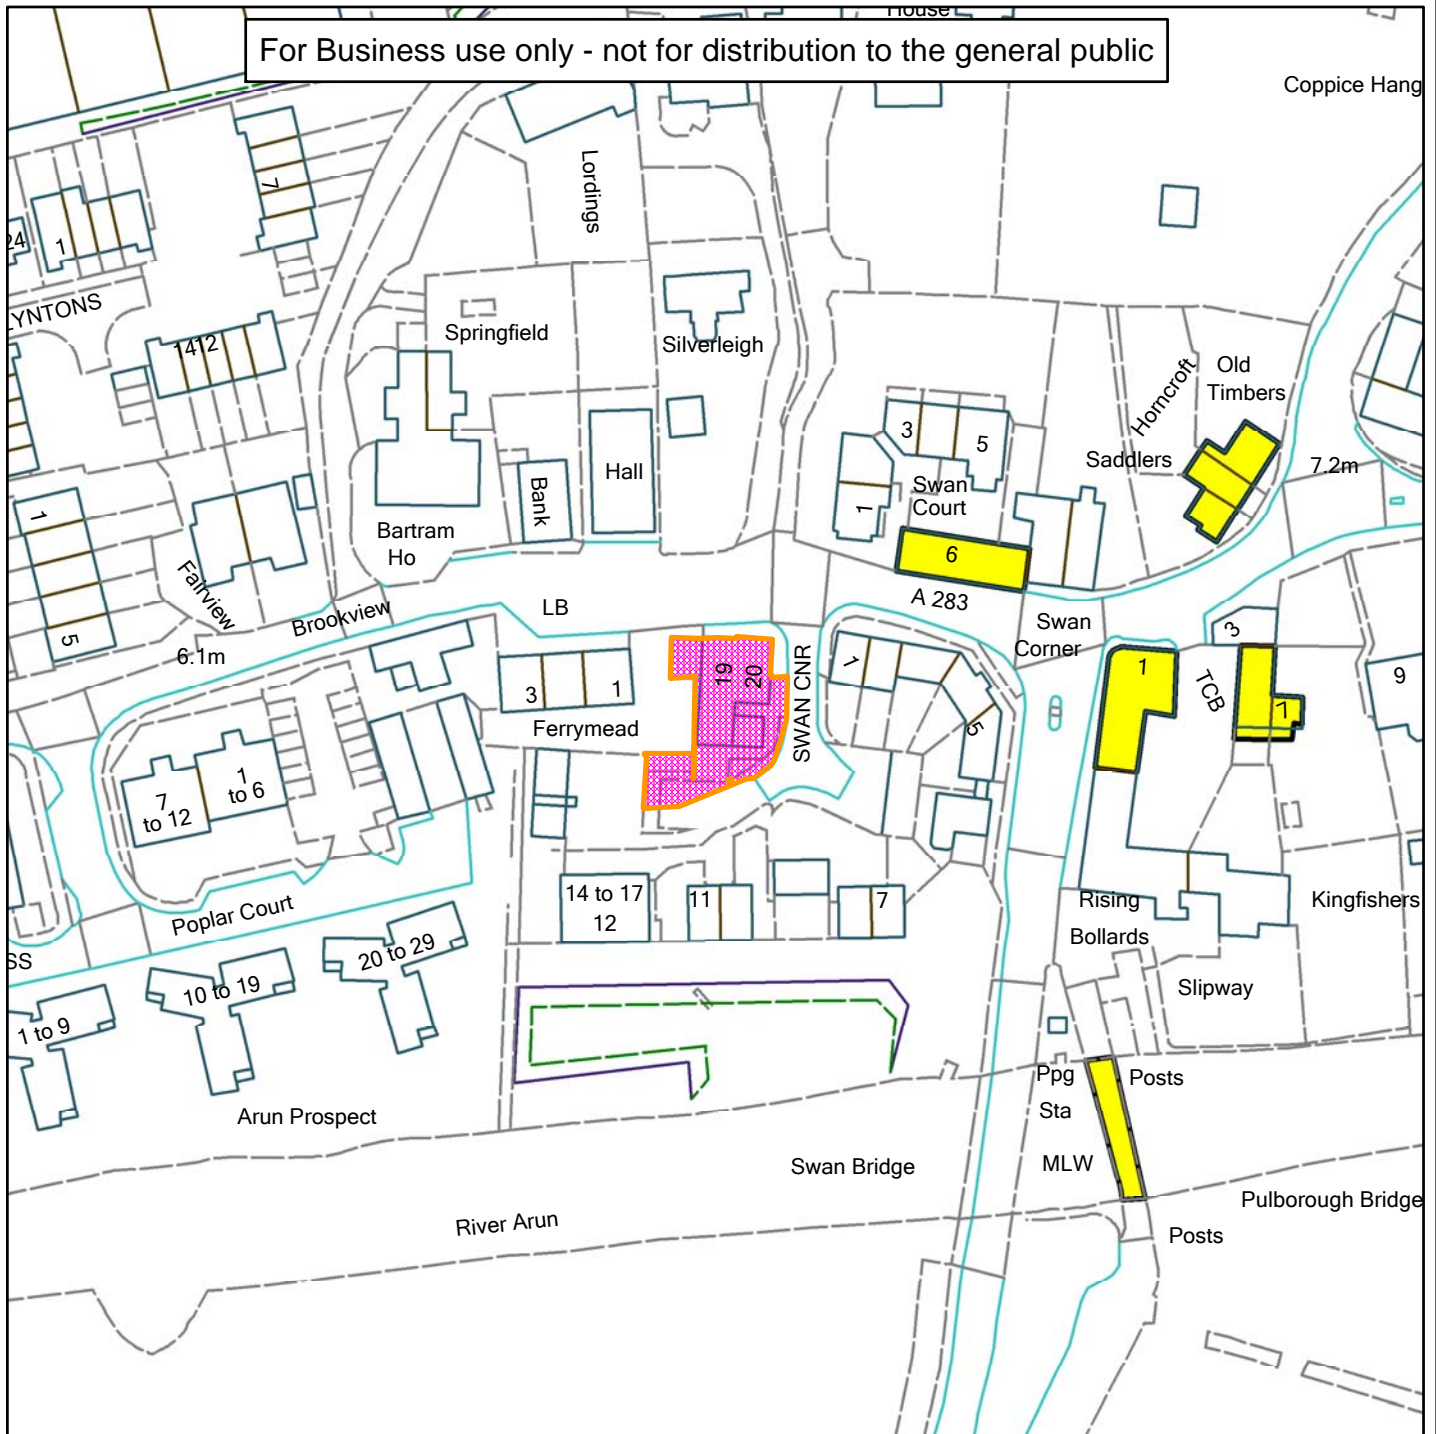

The Banyan Tree

For Business use only - not for distribution to the general public

Scale: 1:1,250

Reproduced from the Ordnance Survey map with permission of the Controller of Her Majesty's Stationery Office © Crown Copyright 2012.

Unauthorised reproduction infringes Crown Copyright and may lead to prosecution or civil proceedings.

Organisation	Horsham District Council
Department	
Comments	
Date	10/02/2017
MSA Number	100023865